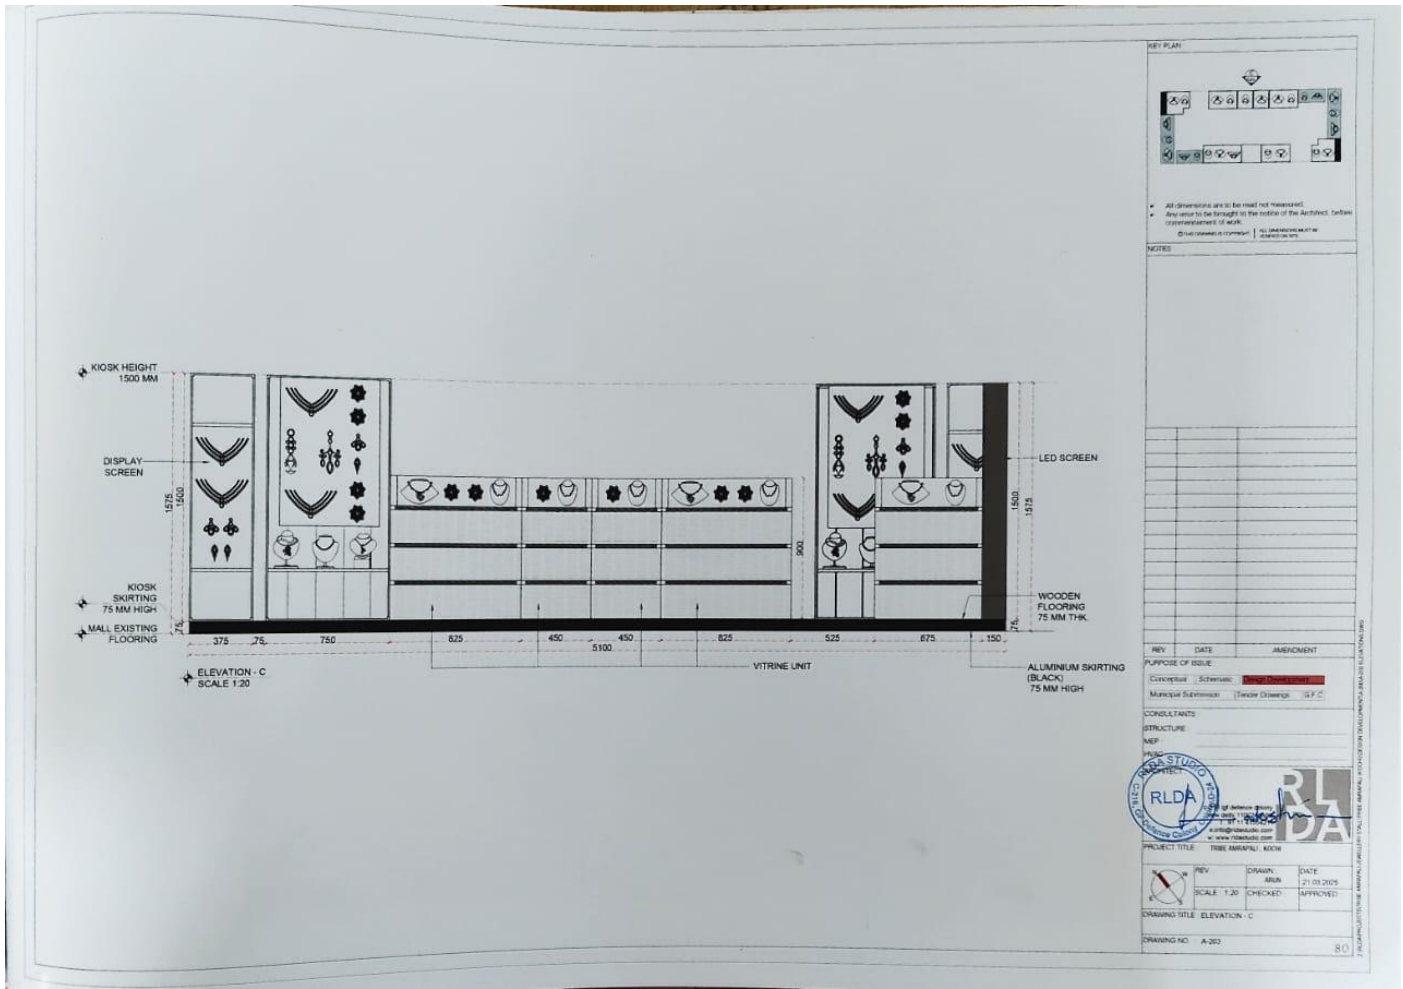

# THE KING'S COT

I BEDROOM

Thematic Concept  
INDUSTRIAL CHIC

MOOD BOARD

KEY PLAN

- All dimensions are to be read and maintained.
- Any work to be done to be done in the notice of the Architect, before commencement of work.
- © In accordance with the provisions of the Act.