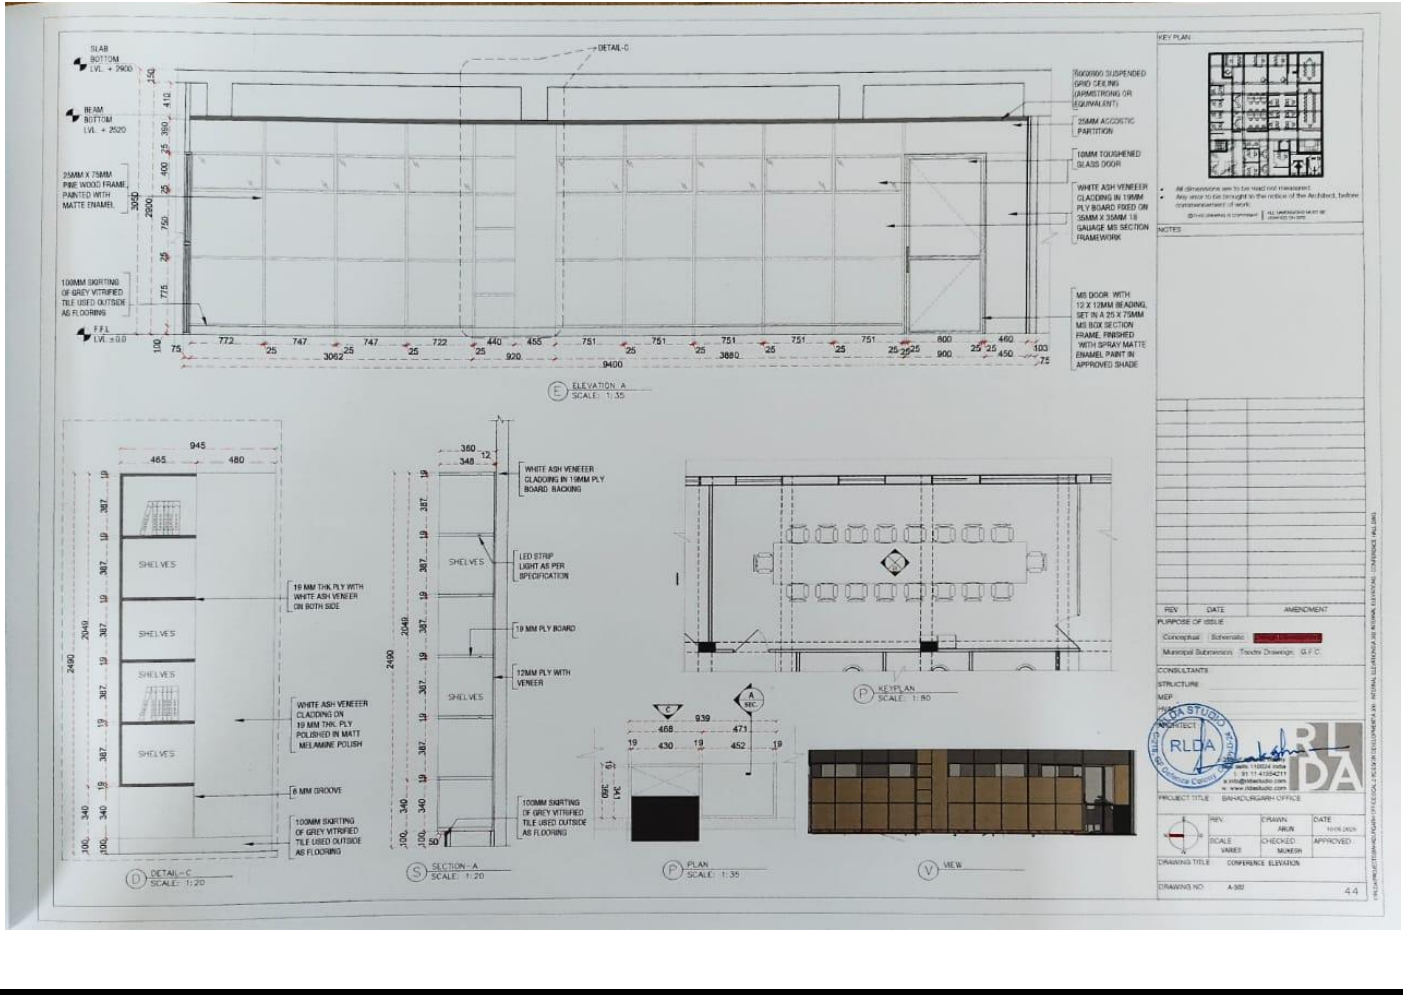

# THE KING'S COT

I BEDROOM

Thematic Concept  
INDUSTRIAL CHIC

MOOD BOARD

KEY PLAN

- All dimensions are to be read and maintained.
- Any work to be done to be done in the notice of the Architect, before commencement of work.
- © In accordance with the provisions of the Act.