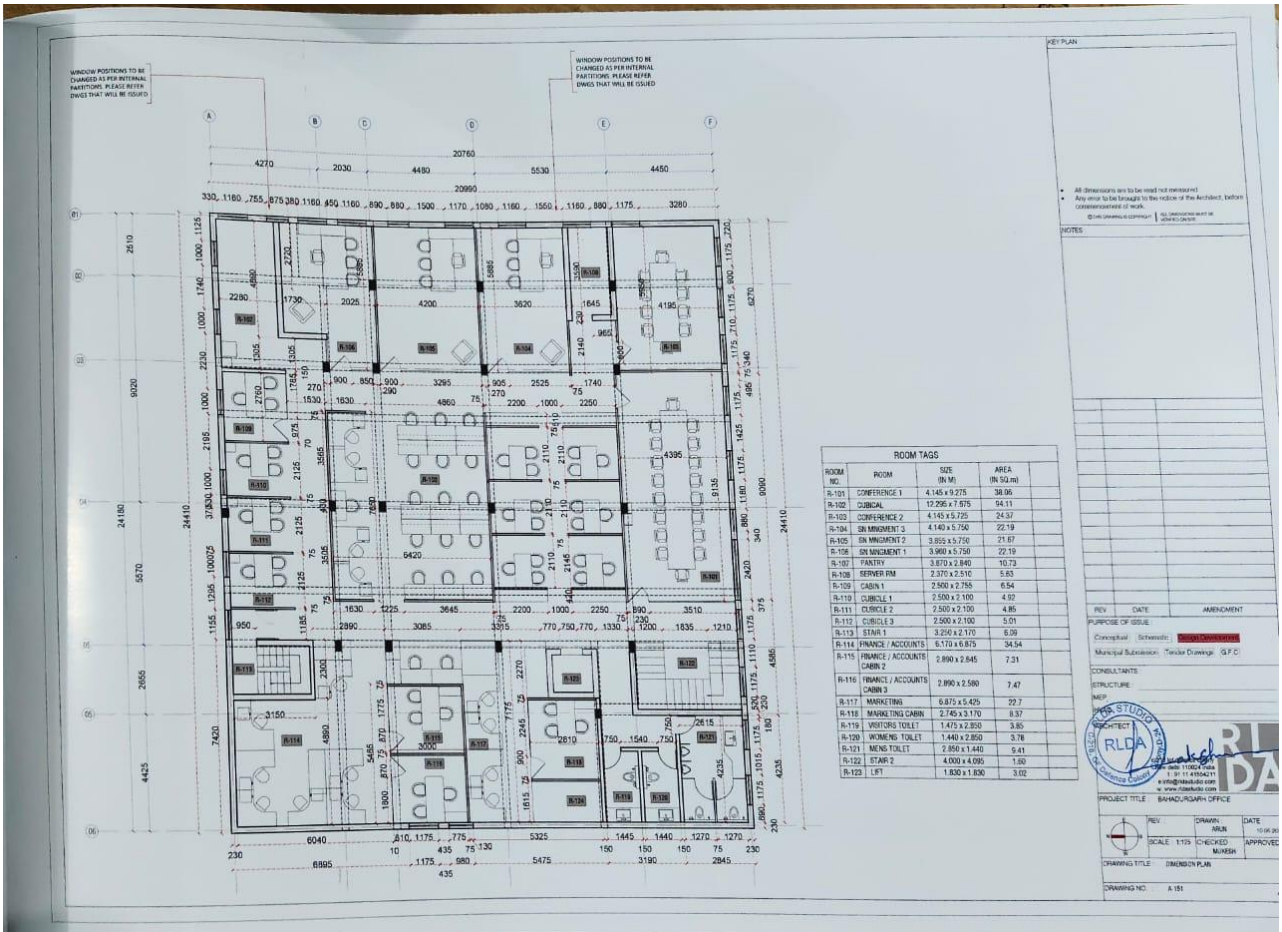

# THE KING'S COT

I BEDROOM

Thematic Concept  
INDUSTRIAL CHIC

MOOD BOARD

KEY PLAN

- All dimensions are to be read and maintained.
- Any work to be done to be done in the notice of the Architect, before commencement of work.
- © In accordance with the provisions of the Act.